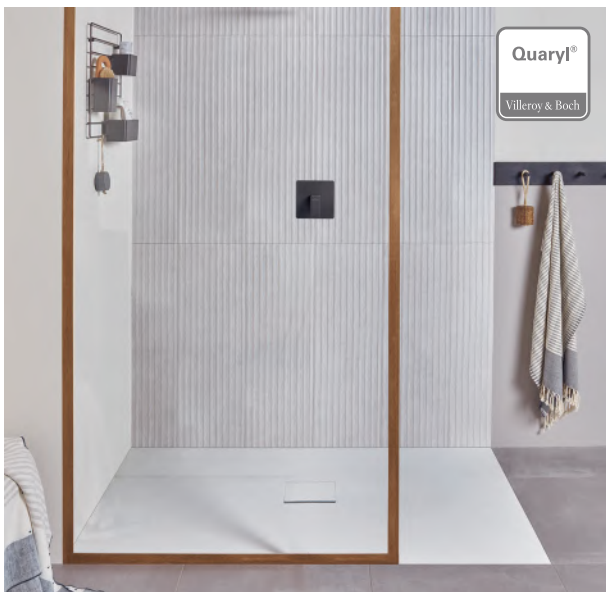

A fully coordinated bathroom
The Subway 3.0 collection has been designed to enable individual solutions for various room layouts. The washbasin, furniture, mirror and toilet always combine to produce a harmonious, timeless ensemble.

*Perfectly
coordinated*

*Make it
truly yours*

The bathroom to suit your style

Fit out your bathroom in a way that reflects your lifestyle. With seven colours and four warm wood décors for bathroom furniture, Subway 3.0 opens up the most diverse scope of design options. The practical cabinets keep everything in its place.

SQUARO INFINITY SHOWER TRAY

- Hygienic: seamless, non-porous Quaryl® surface
- Perfect match: combines beautifully with Subway 3.0
- Comfortable and convenient: ultra-flat, rimless

Big on the little details

A bathroom for very welcome guests Subway 3.0 comes into its own in small rooms: with storage space used to maximum effect, a powerful toilet flush and washbasins offering the greatest possible comfort in tight spaces.