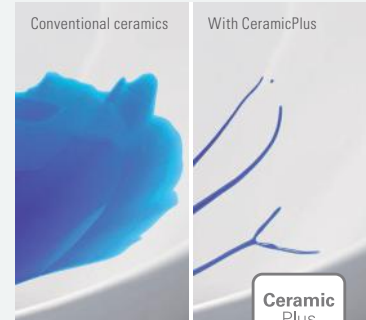

villeroyboch.com/twistflush

AntiBac
Villeroy & Boch

AntiBac

The innovative surface technology has been proven to reduce the growth of bacteria by more than 99.9%. The antibacterial effect, which is based on the inclusion of silver ions, is permanently incorporated into the ceramics.

villeroyboch.com/antibac

**Ceramic
Plus**
Villeroy & Boch

CeramicPlus

The refined surface finish for toilets and washbasins is particularly easy to clean. Thanks to the beading effect, droplets of water form into beads which flow off into the outlet taking limescale and soiling with them. For particularly hygienic and easy-care ceramic surfaces.